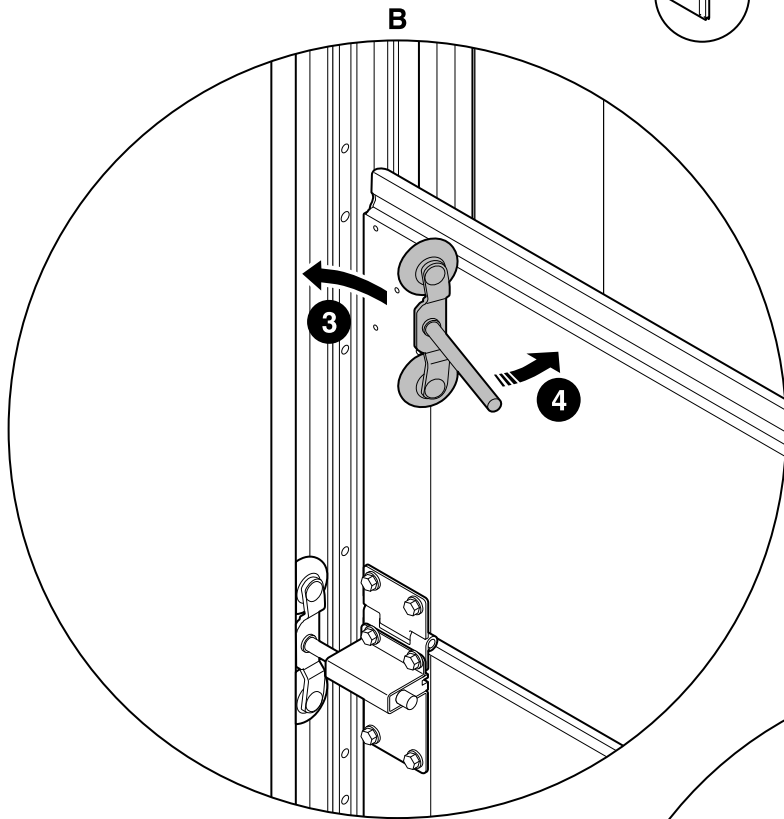

Farbe/Kleur/ Colour/Couleur	'Anschluss/ Aansluiting/ Connection/Raccordement	Funktion /Functie/ Function/ Fonction
Kabel 1 Kabel 1 Cable 1 Câble 1	3.1 X3-Gateway 3.1 X3-Poort 3.1 X3-Gateway 3.1 X3-Port	Anschluss Steuerung Aansluiting sturing Connection controller Raccordement commande
Kabel 2 Kabel 2 Cable 2 Câble 2	3.2 X3-Gateway 3.2 X3-Poort 3.2 X3-Gateway 3.2 X3-Port	Anschluss Steuerung Aansluiting sturing Connection controller Raccordement commande

L+R

L+R

2x
⚠ 6,3x25mm
3Nm

© Copyright Alpha deuren International b.v.

This manual was prepared and issued by Alpha deuren International B.V. Netherlands. It is supplied to approved agents of Alpha deuren International B.V. All rights are reserved. The information in this document is the property of Alpha deuren International B.V., the Netherlands. Disclosure of this information or any part of it to third parties is prohibited, except with prior and express written permission of Alpha deuren International B.V., the Netherlands.