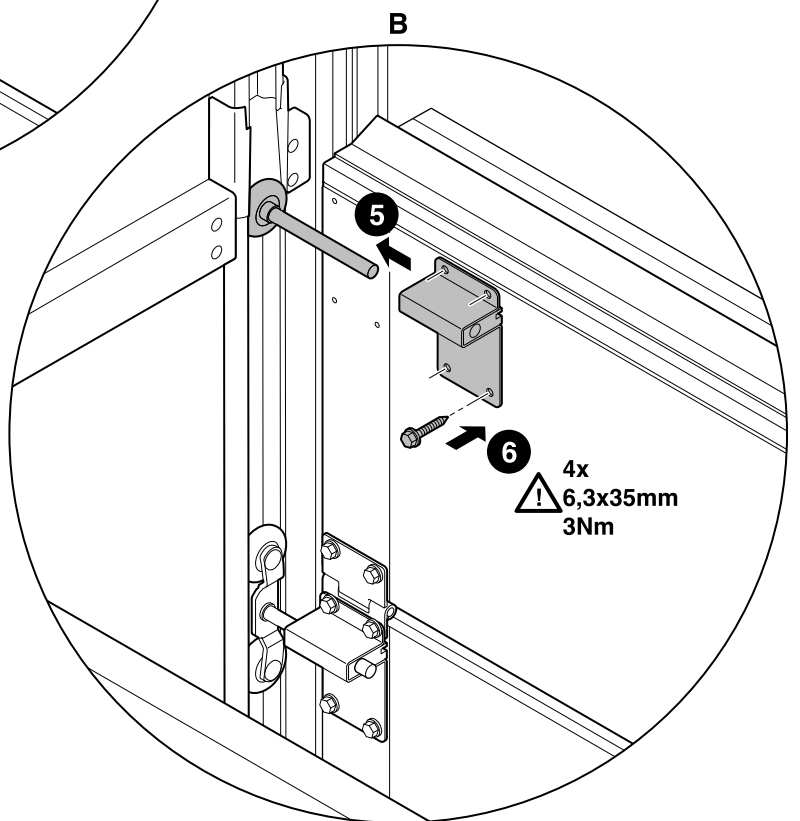

Farbe/Kleur/ Colour/Couleur	'Anschluss/ Aansluiting/ Connection/Raccordement	Funktion /Functie/ Function/ Fonction
Kabel 1 Kabel 1 Cable 1 Câble 1	3.1 X3-Gateway 3.1 X3-Poort 3.1 X3-Gateway 3.1 X3-Port	Anschluss Steuerung Aansluiting sturing Connection controller Raccordement commande
Kabel 2 Kabel 2 Cable 2 Câble 2	3.2 X3-Gateway 3.2 X3-Poort 3.2 X3-Gateway 3.2 X3-Port	Anschluss Steuerung Aansluiting sturing Connection controller Raccordement commande

L+R

L+R

2x
⚠ 6,3x25mm
3Nm

© Copyright Alpha deuren International b.v.

This manual was prepared and issued by Alpha deuren International B.V. Netherlands. It is supplied to approved agents of Alpha deuren International B.V. All rights are reserved. The information in this document is the property of Alpha deuren International B.V., the Netherlands. Disclosure of this information or any part of it to third parties is prohibited, except with prior and express written permission of Alpha deuren International B.V., the Netherlands.