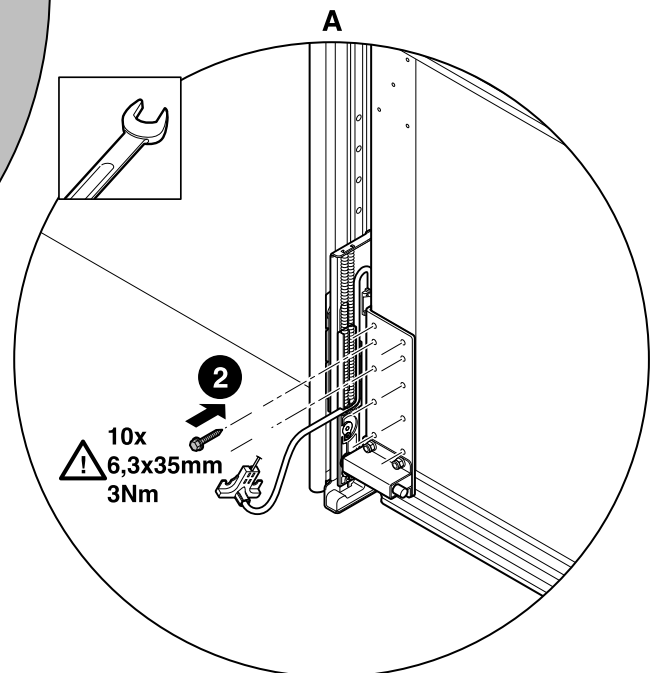

Farbe/Kleur/ Colour/Couleur	'Anschluss/ Aansluiting/ Connection/Raccordement	Funktion /Functie/ Function/ Fonction
Kabel 1 Kabel 1 Cable 1 Câble 1	3.1 X3-Gateway 3.1 X3-Poort 3.1 X3-Gateway 3.1 X3-Port	Anschluss Steuerung Aansluiting sturing Connection controller Raccordement commande
Kabel 2 Kabel 2 Cable 2 Câble 2	3.2 X3-Gateway 3.2 X3-Poort 3.2 X3-Gateway 3.2 X3-Port	Anschluss Steuerung Aansluiting sturing Connection controller Raccordement commande

L+R

L+R

2x
⚠ 6,3x25mm
3Nm

© Copyright Alpha deuren International b.v.

This manual was prepared and issued by Alpha deuren International B.V. Netherlands. It is supplied to approved agents of Alpha deuren International B.V. All rights are reserved. The information in this document is the property of Alpha deuren International B.V., the Netherlands. Disclosure of this information or any part of it to third parties is prohibited, except with prior and express written permission of Alpha deuren International B.V., the Netherlands.