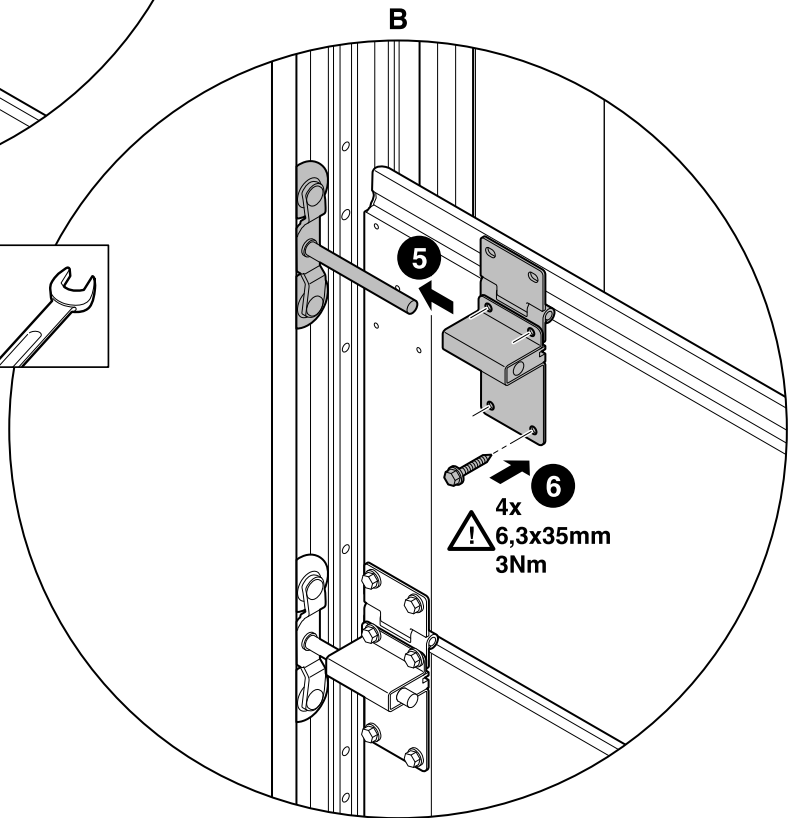

Farbe/Kleur/ Colour/Couleur	'Anschluss/ Aansluiting/ Connection/Raccordement	Funktion /Functie/ Function/ Fonction
Kabel 1 Kabel 1 Cable 1 Câble 1	3.1 X3-Gateway 3.1 X3-Poort 3.1 X3-Gateway 3.1 X3-Port	Anschluss Steuerung Aansluiting sturing Connection controller Raccordement commande
Kabel 2 Kabel 2 Cable 2 Câble 2	3.2 X3-Gateway 3.2 X3-Poort 3.2 X3-Gateway 3.2 X3-Port	Anschluss Steuerung Aansluiting sturing Connection controller Raccordement commande

L+R

L+R

2x
⚠ 6,3x25mm
3Nm

© Copyright Alpha deuren International b.v.

This manual was prepared and issued by Alpha deuren International B.V. Netherlands. It is supplied to approved agents of Alpha deuren International B.V. All rights are reserved. The information in this document is the property of Alpha deuren International B.V., the Netherlands. Disclosure of this information or any part of it to third parties is prohibited, except with prior and express written permission of Alpha deuren International B.V., the Netherlands.