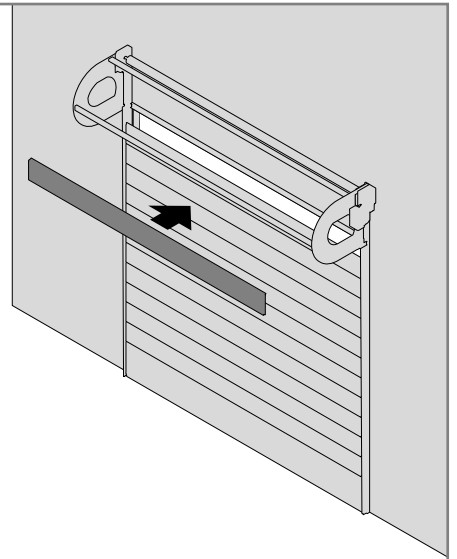

Farbe/Kleur/ Colour/Couleur	'Anschluss/ Aansluiting/ Connection/Raccordement	Funktion /Functie/ Function/ Fonction
Kabel 1 Kabel 1 Cable 1 Câble 1	3.1 X3-Gateway 3.1 X3-Poort 3.1 X3-Gateway 3.1 X3-Port	Anschluss Steuerung Aansluiting sturing Connection controller Raccordement commande
Kabel 2 Kabel 2 Cable 2 Câble 2	3.2 X3-Gateway 3.2 X3-Poort 3.2 X3-Gateway 3.2 X3-Port	Anschluss Steuerung Aansluiting sturing Connection controller Raccordement commande

L+R

L+R

2x
⚠ 6,3x25mm
3Nm

© Copyright Alpha deuren International b.v.

This manual was prepared and issued by Alpha deuren International B.V. Netherlands. It is supplied to approved agents of Alpha deuren International B.V. All rights are reserved. The information in this document is the property of Alpha deuren International B.V., the Netherlands. Disclosure of this information or any part of it to third parties is prohibited, except with prior and express written permission of Alpha deuren International B.V., the Netherlands.