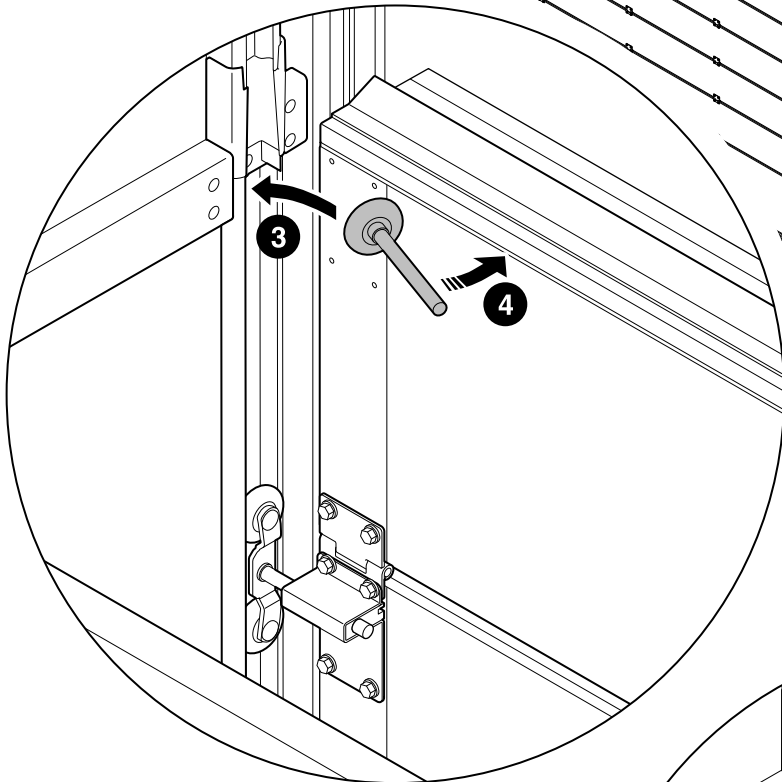

Farbe/Kleur/ Colour/Couleur	'Anschluss/ Aansluiting/ Connection/Raccordement	Funktion /Functie/ Function/ Fonction
Kabel 1 Kabel 1 Cable 1 Câble 1	3.1 X3-Gateway 3.1 X3-Poort 3.1 X3-Gateway 3.1 X3-Port	Anschluss Steuerung Aansluiting sturing Connection controller Raccordement commande
Kabel 2 Kabel 2 Cable 2 Câble 2	3.2 X3-Gateway 3.2 X3-Poort 3.2 X3-Gateway 3.2 X3-Port	Anschluss Steuerung Aansluiting sturing Connection controller Raccordement commande

L+R

L+R

2x
⚠ 6,3x25mm
3Nm

© Copyright Alpha deuren International b.v.

This manual was prepared and issued by Alpha deuren International B.V. Netherlands. It is supplied to approved agents of Alpha deuren International B.V. All rights are reserved. The information in this document is the property of Alpha deuren International B.V., the Netherlands. Disclosure of this information or any part of it to third parties is prohibited, except with prior and express written permission of Alpha deuren International B.V., the Netherlands.