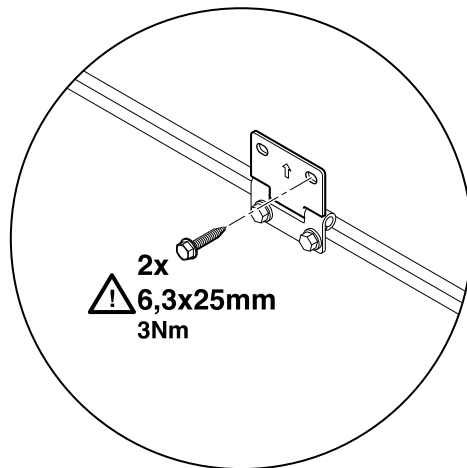

Farbe/Kleur/ Colour/Couleur	'Anschluss/ Aansluiting/ Connection/Raccordement	Funktion /Functie/ Function/ Fonction
Kabel 1 Kabel 1 Cable 1 Câble 1	3.1 X3-Gateway 3.1 X3-Poort 3.1 X3-Gateway 3.1 X3-Port	Anschluss Steuerung Aansluiting sturing Connection controller Raccordement commande
Kabel 2 Kabel 2 Cable 2 Câble 2	3.2 X3-Gateway 3.2 X3-Poort 3.2 X3-Gateway 3.2 X3-Port	Anschluss Steuerung Aansluiting sturing Connection controller Raccordement commande

L+R

L+R

2x
⚠ 6,3x25mm
3Nm

© Copyright Alpha deuren International b.v.

This manual was prepared and issued by Alpha deuren International B.V. Netherlands. It is supplied to approved agents of Alpha deuren International B.V. All rights are reserved. The information in this document is the property of Alpha deuren International B.V., the Netherlands. Disclosure of this information or any part of it to third parties is prohibited, except with prior and express written permission of Alpha deuren International B.V., the Netherlands.