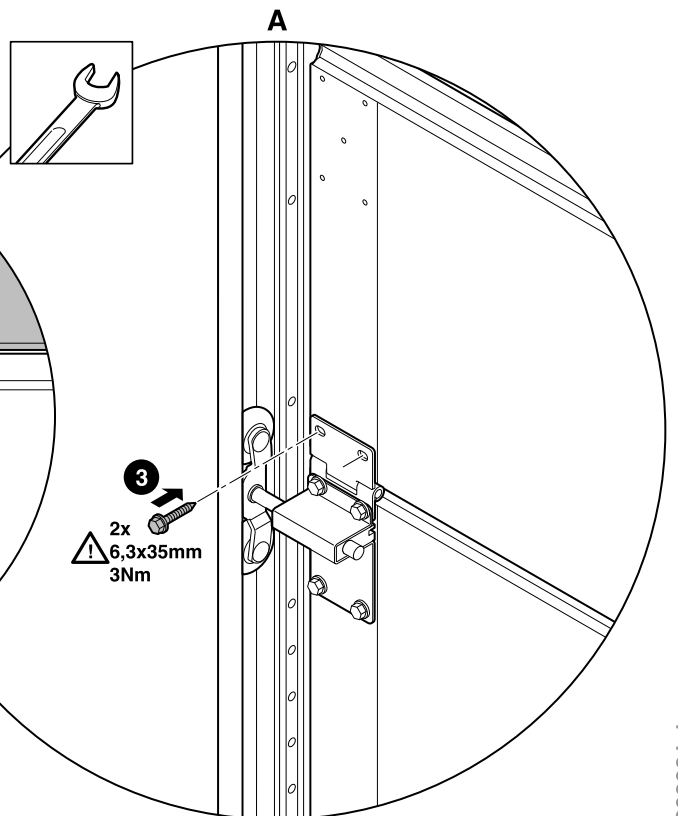

Farbe/Kleur/ Colour/Couleur	'Anschluss/ Aansluiting/ Connection/Raccordement	Funktion /Functie/ Function/ Fonction
Kabel 1 Kabel 1 Cable 1 Câble 1	3.1 X3-Gateway 3.1 X3-Poort 3.1 X3-Gateway 3.1 X3-Port	Anschluss Steuerung Aansluiting sturing Connection controller Raccordement commande
Kabel 2 Kabel 2 Cable 2 Câble 2	3.2 X3-Gateway 3.2 X3-Poort 3.2 X3-Gateway 3.2 X3-Port	Anschluss Steuerung Aansluiting sturing Connection controller Raccordement commande

L+R

L+R

2x
⚠ 6,3x25mm
3Nm

© Copyright Alpha deuren International b.v.

This manual was prepared and issued by Alpha deuren International B.V. Netherlands. It is supplied to approved agents of Alpha deuren International B.V. All rights are reserved. The information in this document is the property of Alpha deuren International B.V., the Netherlands. Disclosure of this information or any part of it to third parties is prohibited, except with prior and express written permission of Alpha deuren International B.V., the Netherlands.