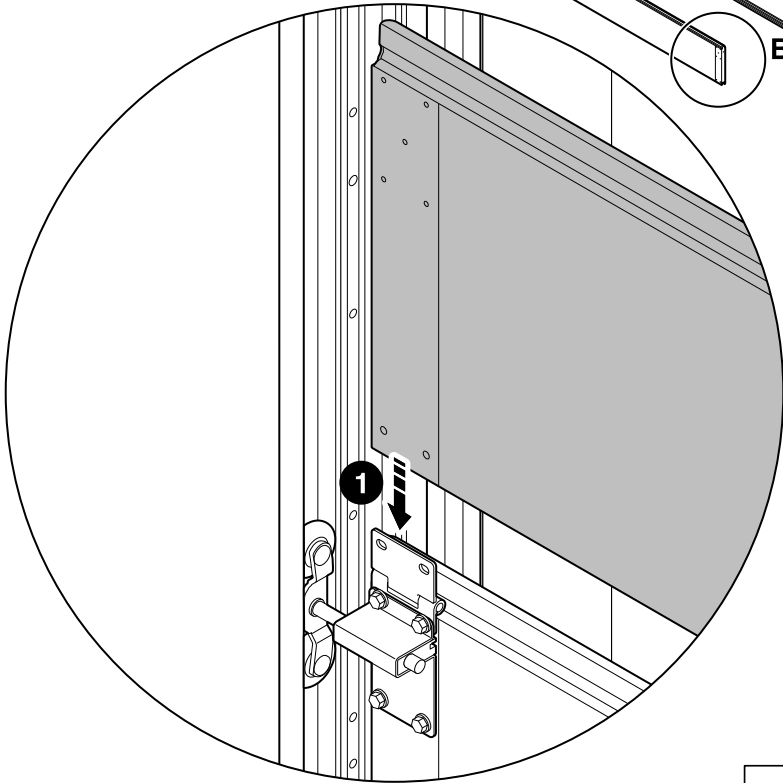

Farbe/Kleur/ Colour/Couleur	'Anschluss/ Aansluiting/ Connection/Raccordement	Funktion /Functie/ Function/ Fonction
Kabel 1 Kabel 1 Cable 1 Câble 1	3.1 X3-Gateway 3.1 X3-Poort 3.1 X3-Gateway 3.1 X3-Port	Anschluss Steuerung Aansluiting sturing Connection controller Raccordement commande
Kabel 2 Kabel 2 Cable 2 Câble 2	3.2 X3-Gateway 3.2 X3-Poort 3.2 X3-Gateway 3.2 X3-Port	Anschluss Steuerung Aansluiting sturing Connection controller Raccordement commande

L+R

L+R

2x
⚠ 6,3x25mm
3Nm

© Copyright Alpha deuren International b.v.

This manual was prepared and issued by Alpha deuren International B.V. Netherlands. It is supplied to approved agents of Alpha deuren International B.V. All rights are reserved. The information in this document is the property of Alpha deuren International B.V., the Netherlands. Disclosure of this information or any part of it to third parties is prohibited, except with prior and express written permission of Alpha deuren International B.V., the Netherlands.