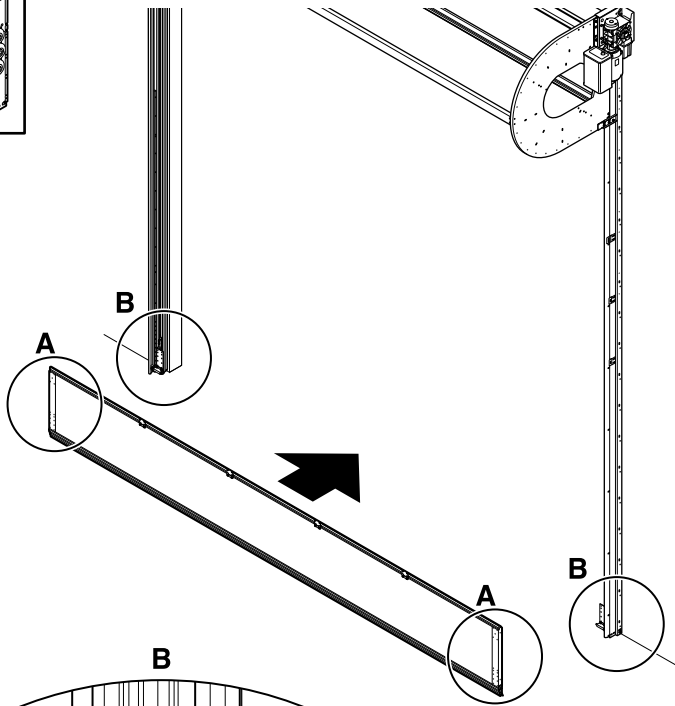

Farbe/Kleur/ Colour/Couleur	'Anschluss/ Aansluiting/ Connection/Raccordement	Funktion /Functie/ Function/ Fonction
Kabel 1 Kabel 1 Cable 1 Câble 1	3.1 X3-Gateway 3.1 X3-Poort 3.1 X3-Gateway 3.1 X3-Port	Anschluss Steuerung Aansluiting sturing Connection controller Raccordement commande
Kabel 2 Kabel 2 Cable 2 Câble 2	3.2 X3-Gateway 3.2 X3-Poort 3.2 X3-Gateway 3.2 X3-Port	Anschluss Steuerung Aansluiting sturing Connection controller Raccordement commande

L+R

L+R

2x
⚠ 6,3x25mm
3Nm

© Copyright Alpha deuren International b.v.

This manual was prepared and issued by Alpha deuren International B.V. Netherlands. It is supplied to approved agents of Alpha deuren International B.V. All rights are reserved. The information in this document is the property of Alpha deuren International B.V., the Netherlands. Disclosure of this information or any part of it to third parties is prohibited, except with prior and express written permission of Alpha deuren International B.V., the Netherlands.